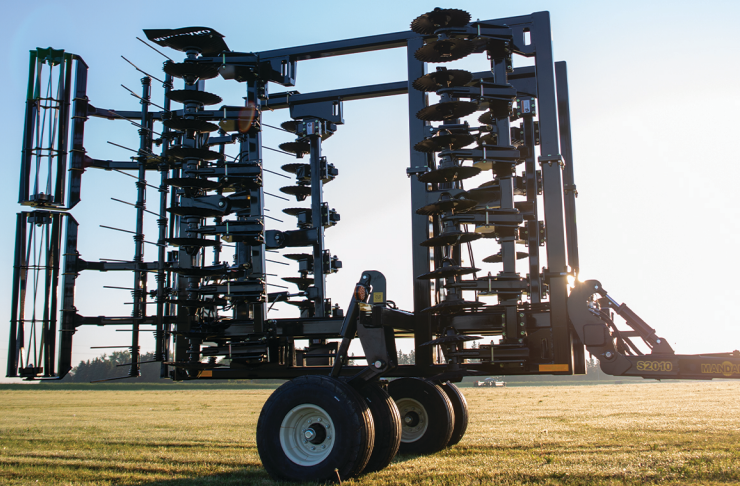

EURO STORM

The same Storm you know and love, but with a slight twist. With a 2-section frame, our machine is designed to accommodate narrow roads, strict road laws, and smaller operations. However, the differences end there. We didn't sacrifice any of the great features of our standard Storm, so you know you're getting the same heavy and tough machine.

MANDAKO