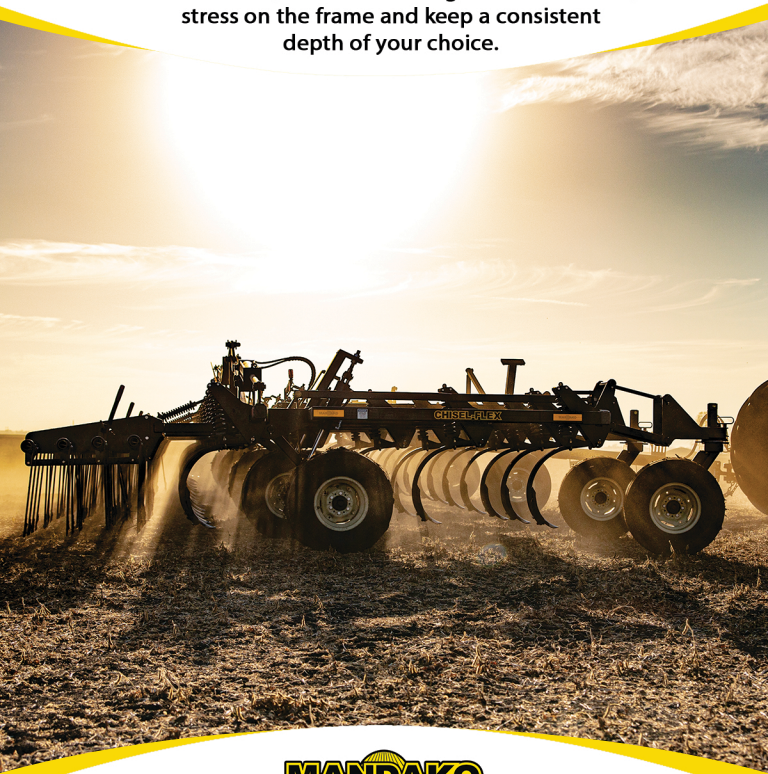

CHISEL FLEX

Keeping your cultivator parallel to the ground is the best way to maximize performance. Mandako's Chisel Flex is made with multiple flex points and a floating hitch to do just that. The unit has complete flexibility in all sections that allow it to follow the contours of the land, work in various ground conditions, reduce stress on the frame and keep a consistent depth of your choice.